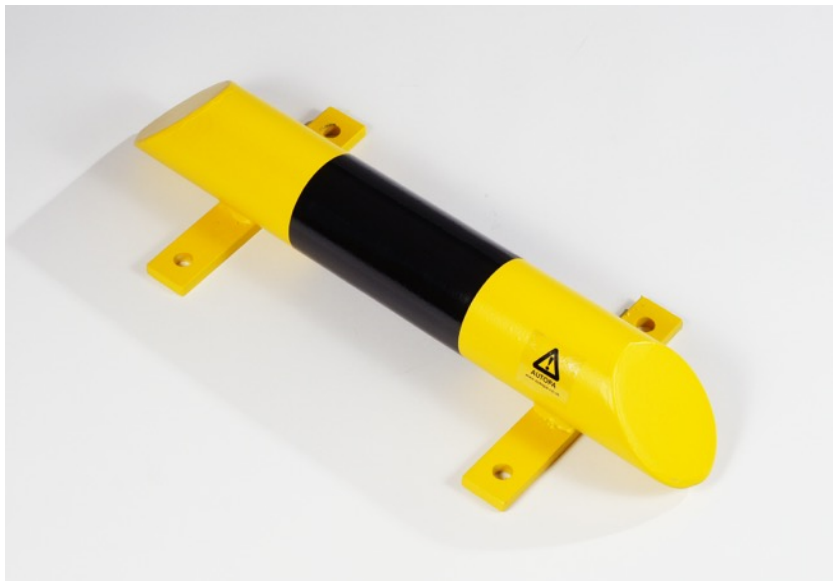

Protective Barriers & Rails

Corner protection hoop yellow & black

Low level protection rail

Corner Protection Hoop has been designed in-house to provide protection to corners, columns and other vulnerable areas. The Corner Protection Hoop is suitable for external use and inside warehouses.

Black and Yellow low level Protection Rail

Ideal for providing high visibility protection in both internal and external environments. The low level protection rail is made from 76mm diameter tube, is coated yellow with black reflective bands and is available in 500mm, 1000mm & 2000mm long versions.

Black & Yellow Perimeter Barrier

The black and yellow barrier is made from 48mm diameter tube and is 1000mm tall, available in 1000mm, 1500mm & 2000mm wide version.

Perimeter barrier 48mm yellow & black