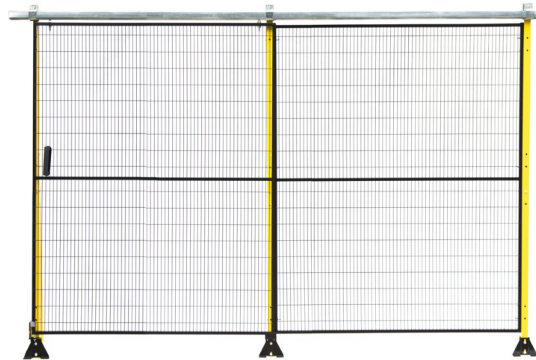

Single sliding door with upper guide **PGSD16**

700mm - 3000mm opening.

Available for SATECH basic series for use with the 2060mm modular height in kit form.

The kit comes with hinges, handle and all fixings to suit the size door required.

Sectors

Manufacturing

Product Data

Box Section (mm)	40x40 SHS
Fixings	Plastic Inserts with M10 bolts
Finish	Powder Coated RAL 1021 (Yellow)