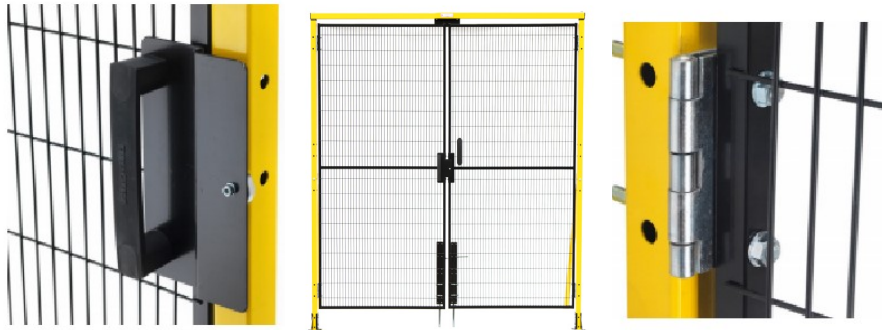

**2060mm Double Leaf Door Kit**

**PGSED13**

**1400mm - 3000mm opening.**

Available for SATECH basic for use with the 2060mm modular height in kit form.

The kit comes with a head rail to suit the size door required, hinges, handle and all fixings.

*\*Door options inside opening or outside opening.*

**Sectors**

Distribution & Warehousing
Energy
Manufacturing
OEM
Packaging

**Product Data**

<b>Box Section (mm)</b>	40x40 SHS & 60x60 SHS
<b>Fixings</b>	Plastic Inserts with M10 bolts
<b>Finish</b>	Powder Coated RAL (Yellow 1021 & Black 9005)