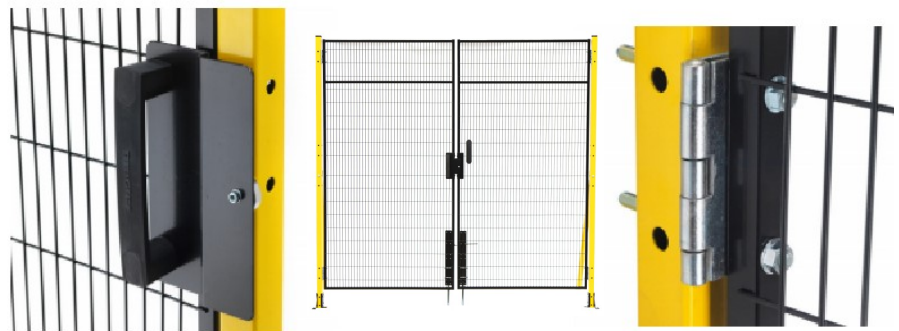

1420mm Double Leaf Door Kit

PGSD15

1400mm - 3000mm opening.

Available for SATECH basic and strong series for use with the 2060mm modular height in kit form.

The kit comes with hinges, handle and all fixings to suit the size door required.

**Door options inside opening or outside opening.*

Sectors

Distribution & Warehousing
Energy
Manufacturing
OEM
Packaging

Product Data

Box Section (mm)	40x40 SHS & 60x60 SHS
Fixings	Plastic Inserts with M10 bolts
Finish	Powder Coated RAL 1021 (Yellow)