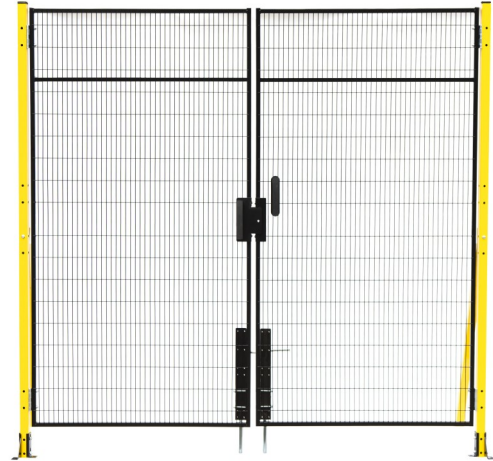

1420mm Double Leaf Door Kit

PGSD15

1400mm - 3000mm opening.

Available for SATECH basic and strong series for use with the 2060mm modular height in kit form.

The kit comes with hinges, handle and all fixings to suit the size door required.

**Door options inside opening or outside opening.*

Sectors

Distribution & Warehousing
Energy
Manufacturing
OEM
Packaging

Product Data

Box Section (mm)	40x40 SHS & 60x60 SHS
Fixings	Plastic Inserts with M10 bolts
Finish	Powder Coated RAL 1021 (Yellow)